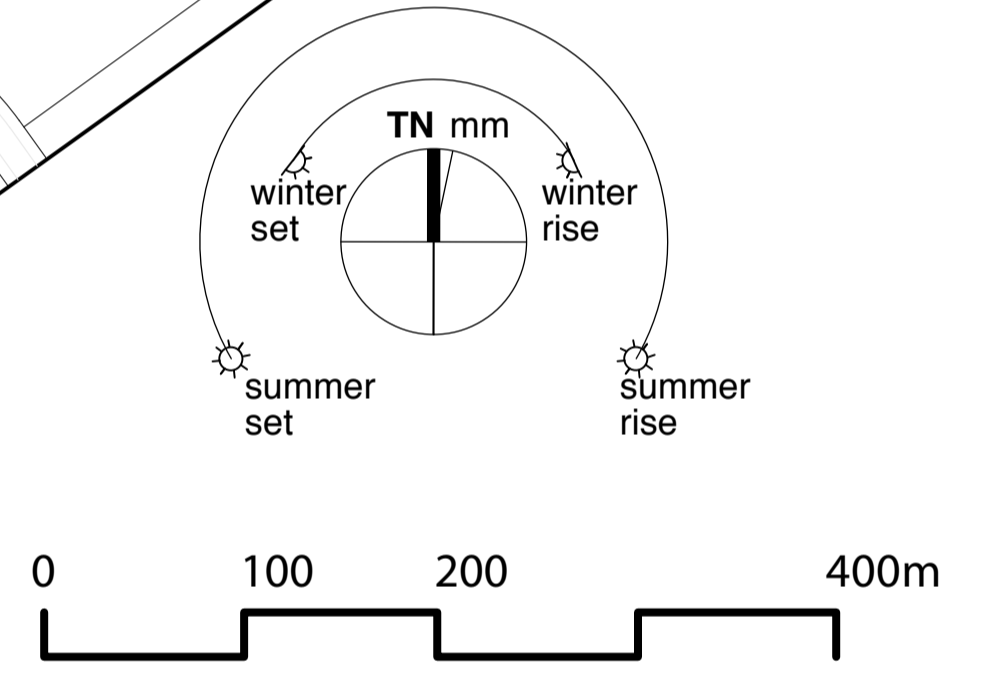

- Intensive use of ovals/district level
- Youth focus, skate and multi- age play. District scale

- The Master Plan creates six distinctive landscape character units / precincts
- Each precinct exhibits and fosters an intensification of program uses and landscape character which further reinforces the precinct based approach

- Water integrated into urban parks and linear parks
- Defined edges and circulation paths
- 24 Hours use encouraged