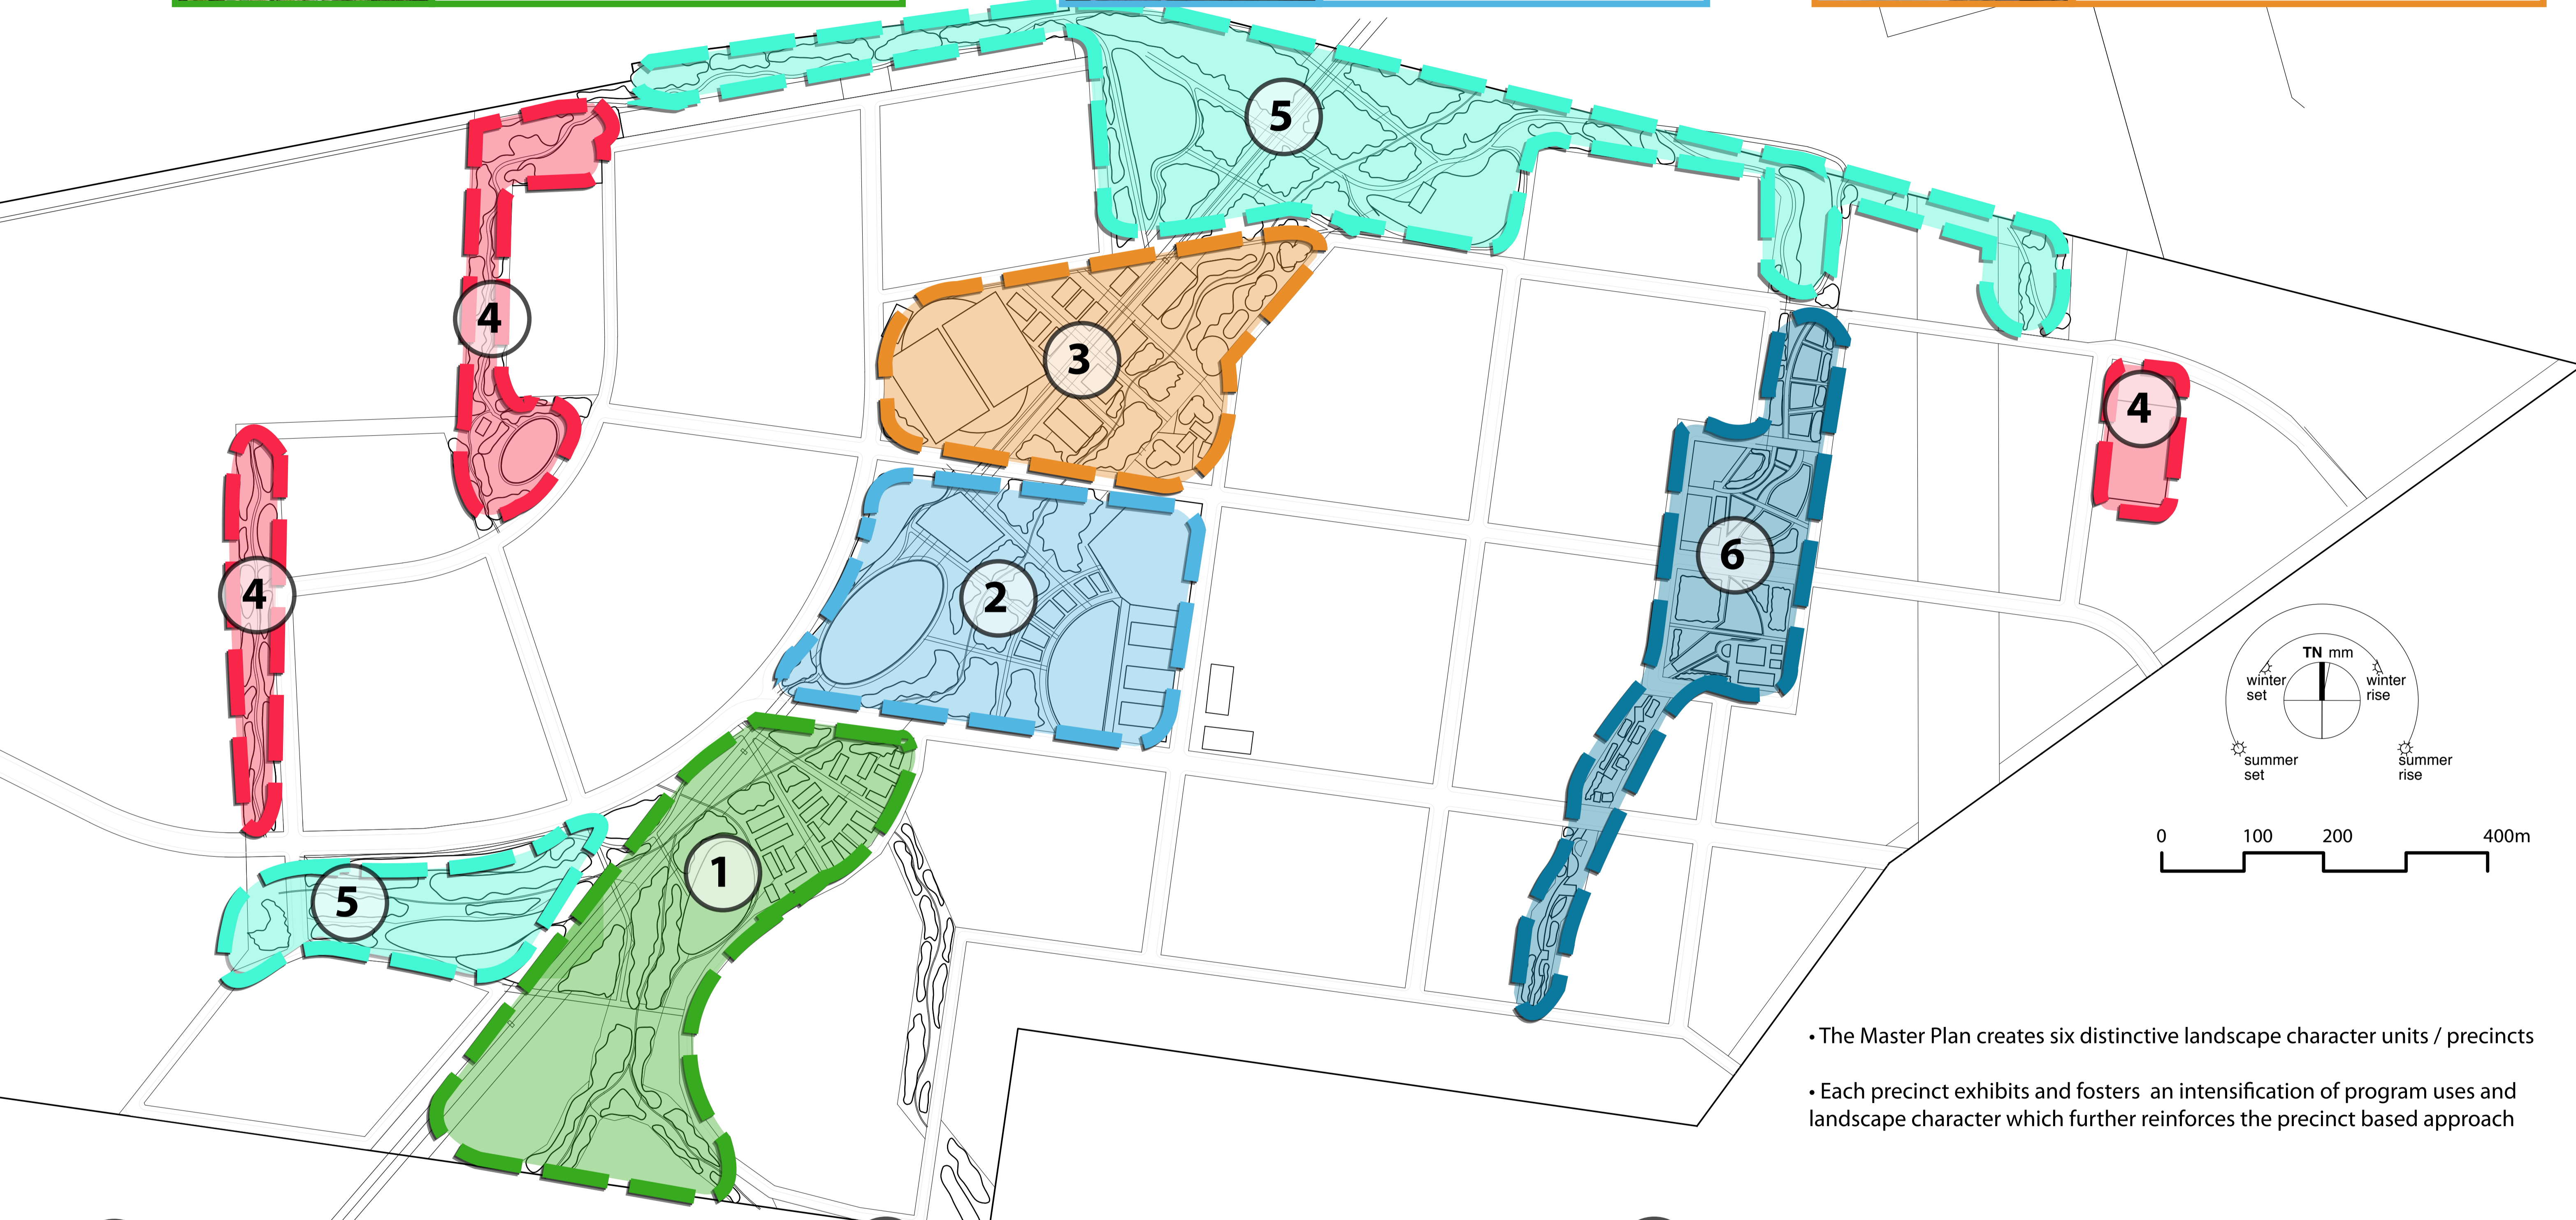

1

Productive Landscape Precinct.

- Education
- Research
- Productive gardens, urban forestry

2

Cultural Park Precinct

- Cultural Gardens
- Community Gathering spaces

3

Sport/Active Precinct.

- Intensive use of ovals/district level
- Youth focus, skate and multi- age play. District scale

- The Master Plan creates six distinctive landscape character units / precincts
- Each precinct exhibits and fosters an intensification of program uses and landscape character which further reinforces the precinct based approach

4

Local Parks and Linear Parks

- Local park facilities
- Connections to larger network

5

Nature Precinct

- Research focus
- Flora/Fauna and Water quality

6

Urban Water District

- Water integrated into urban parks and linear parks
- Defined edges and circulation paths
- 24 Hours use encouraged